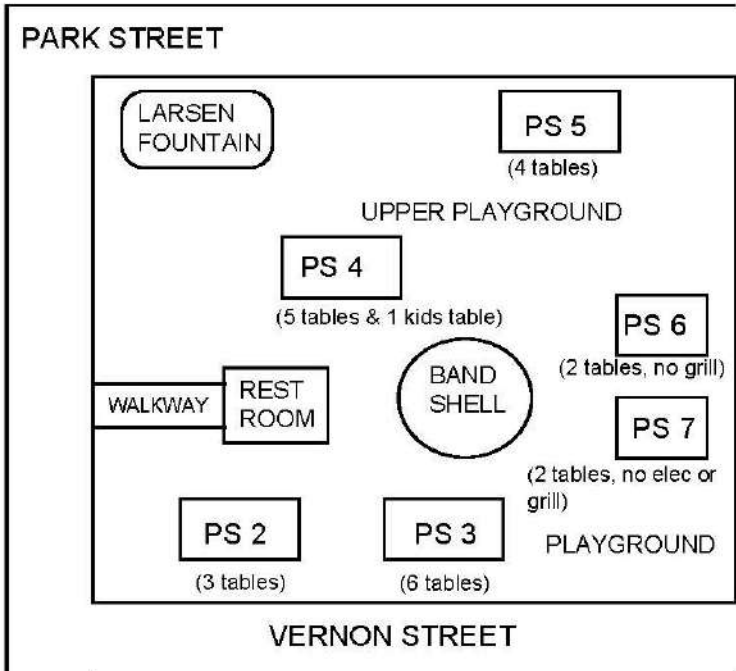

Decorah Park-Rec.
PO Box 513
Decorah, IA 52101

**indicate date of reservation on check*

Reservations: Whalen Cabin and picnic shelters may be reserved from 9am-2pm, 3pm-10pm or All Day

- **Whalen Cabin:** \$50 per time slot or \$70 to rent all day. Scout troops may use Whalen Cabin at no cost
- **Picnic Shelters:** \$10 per time slot or \$15 to rent all day

8 Phelps Park Shelters (see map below)
all include elec and 1 grill unless noted otherwise

Other Parks with 1 shelter each (all include electricity and at least 2 tables, but no grill unless otherwise noted)

Wayside
Will Baker - 3 tables, grill, firepit
Mary Christopher Miller
Nordheim—grill
Vennehjem—grill
Wold
Trout run Trail below Hwy 9 Bridge

Bonfire ground grills: Twin Springs 1, Dunnings 1, Main Phelps 1, Whalen Cabin 1, Palisades 1